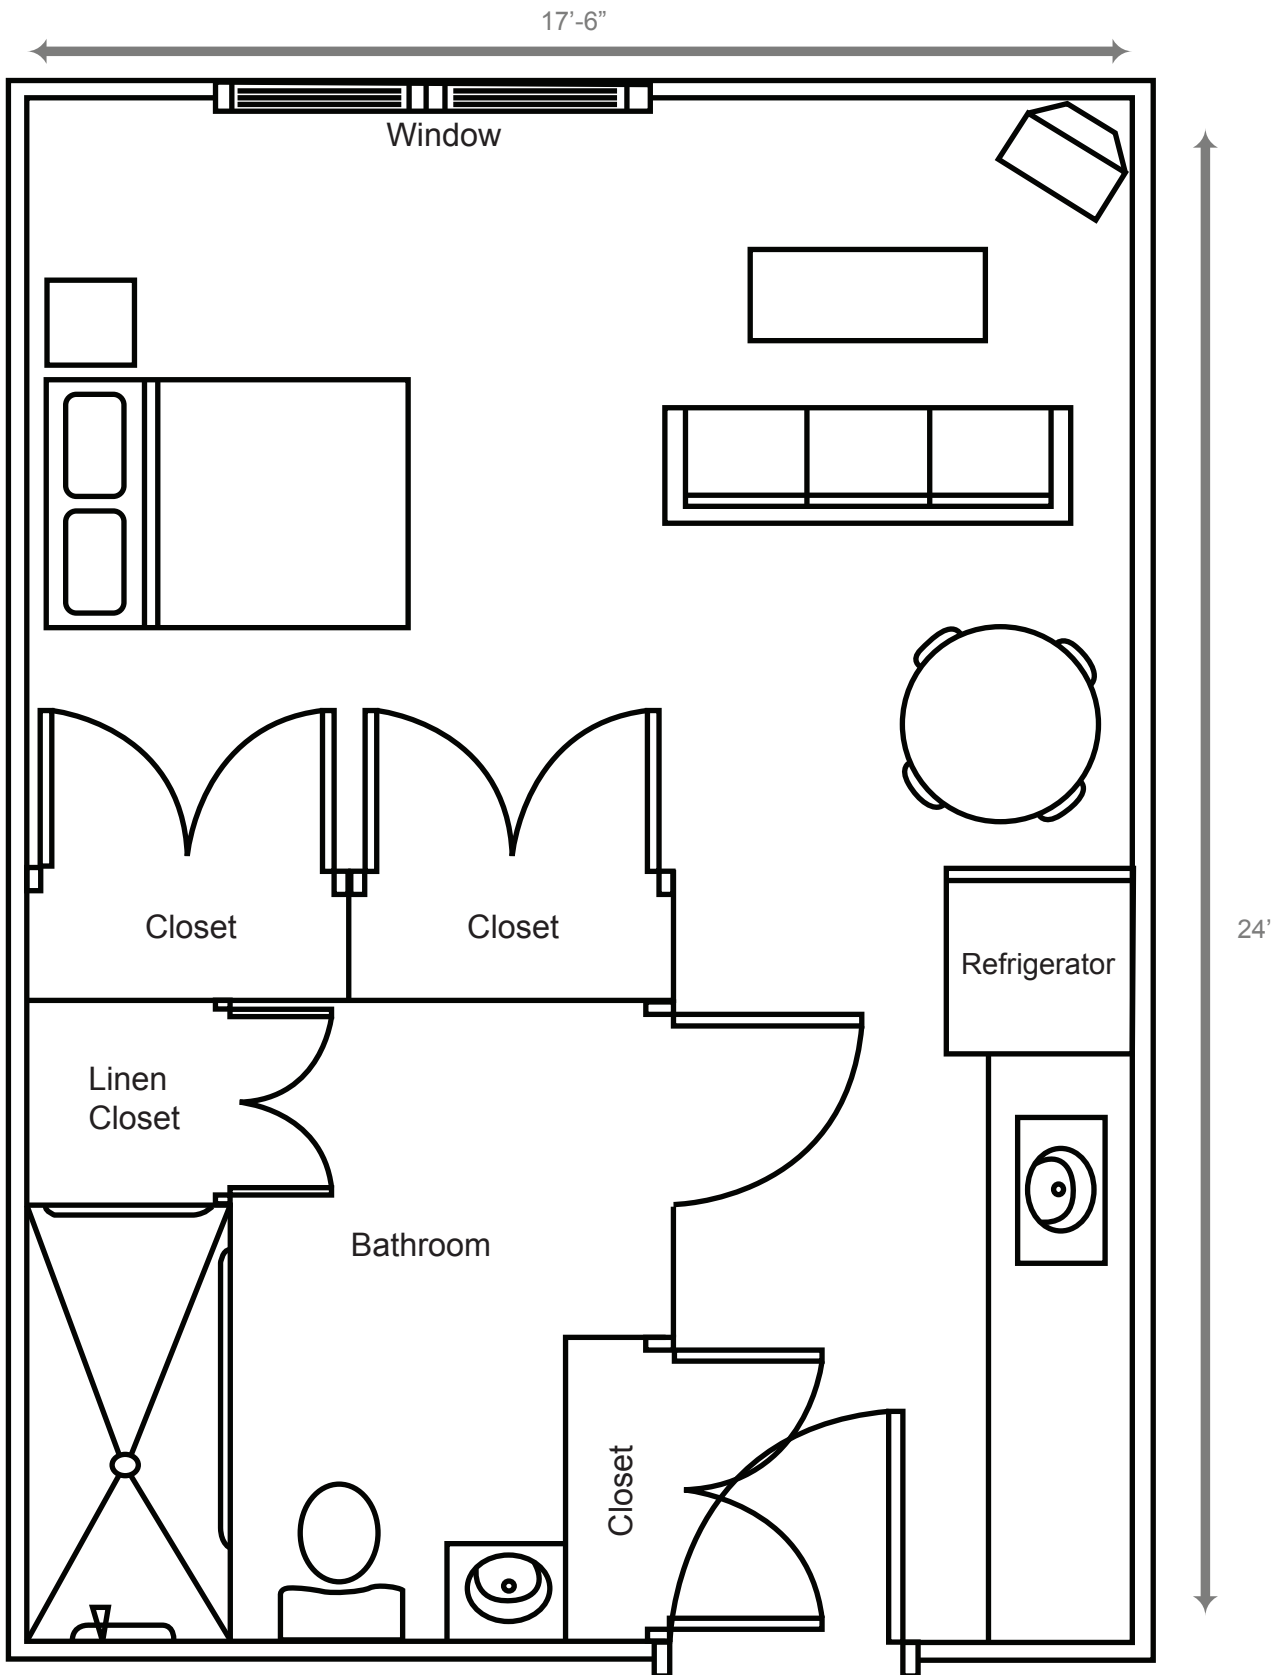

# Lakewood - Assisted Living Efficiency (409 sq ft)

# Lakewood - Assisted Living One Bedroom (520 sq ft)

# Lakewood - Independent Living Two Bedroom (630 sq ft)

# Lakewood - Independent Living One Bedroom (360 sq ft)