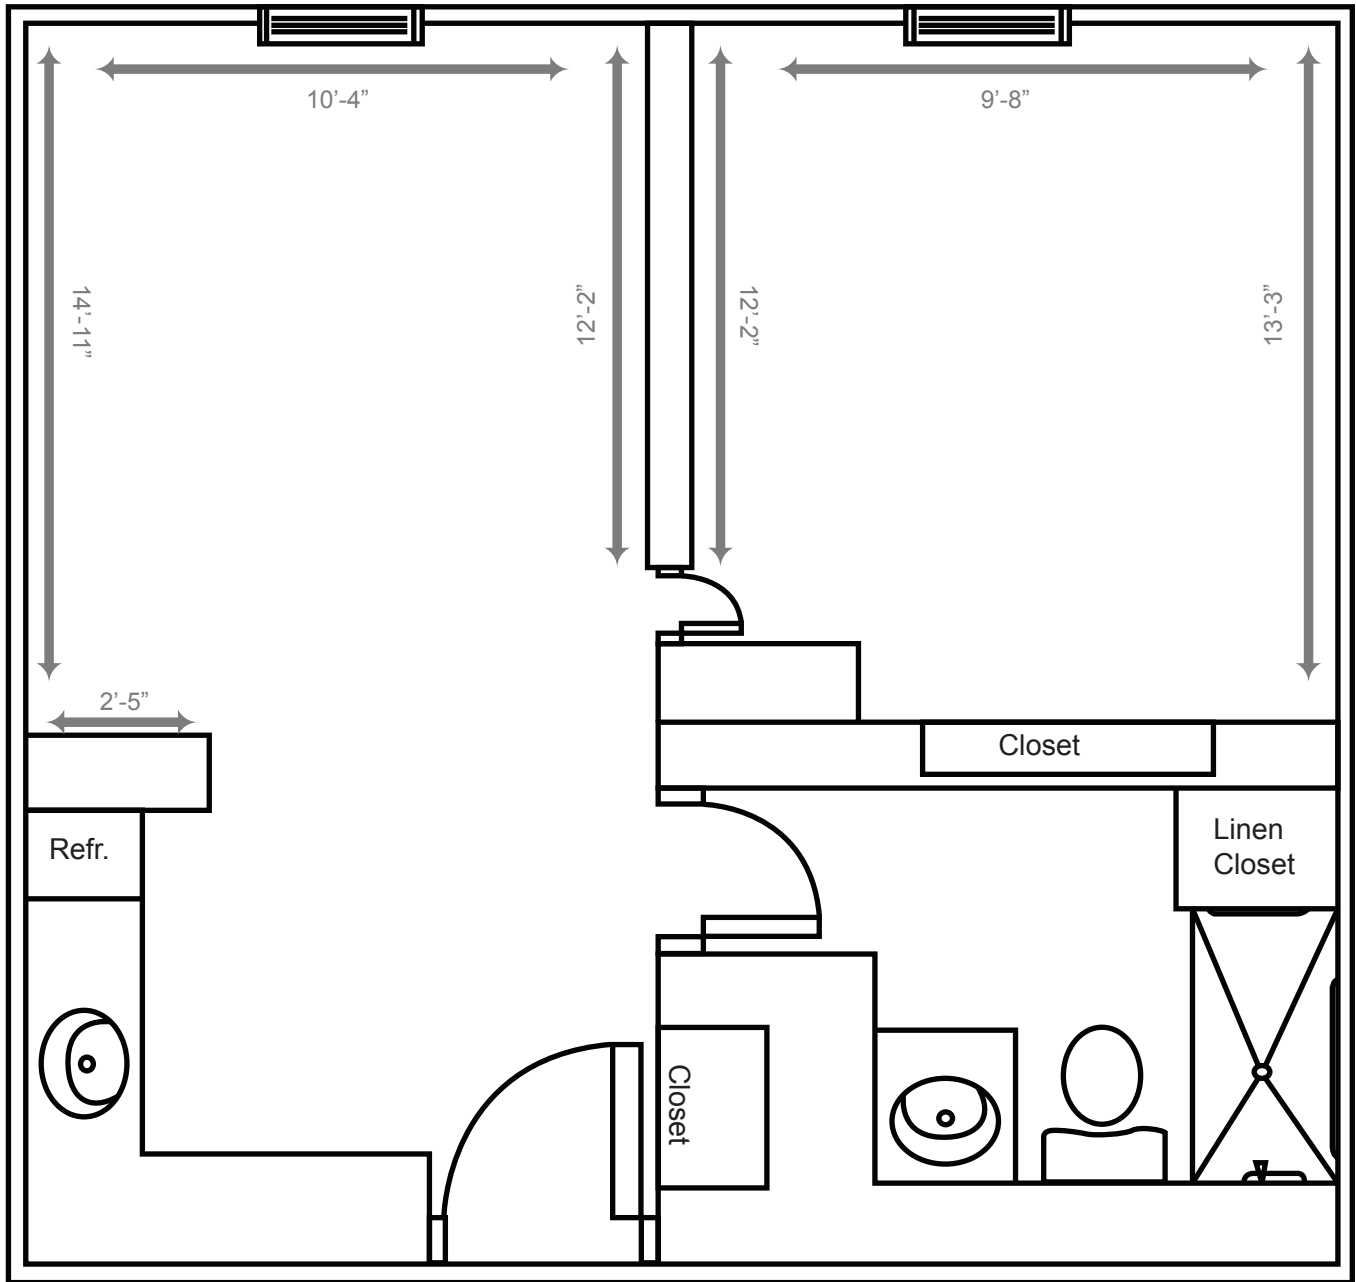

# Lakewood - Assisted Living Efficiency (409 sq ft)

# Lakewood - Assisted Living One Bedroom (520 sq ft)

# Lakewood - Independent Living Two Bedroom (630 sq ft)

# Lakewood - Independent Living One Bedroom (360 sq ft)