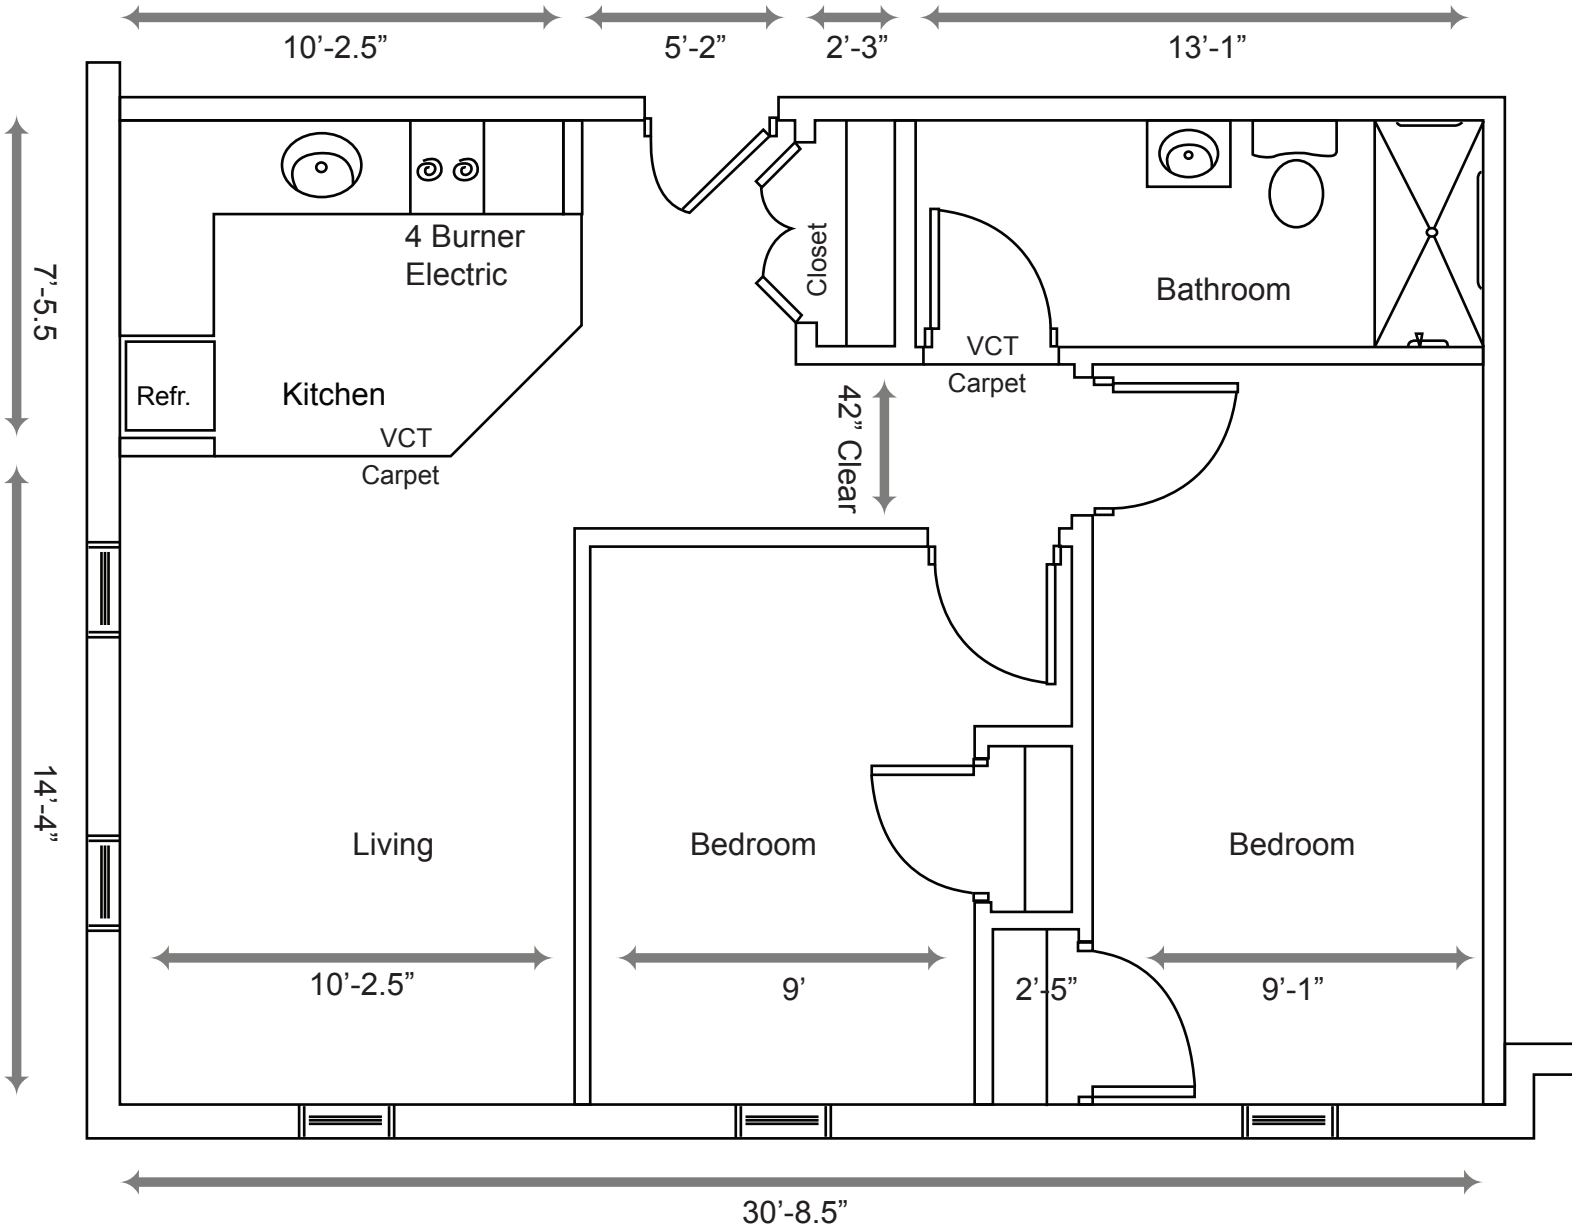

# Lakewood - Assisted Living Efficiency (409 sq ft)

# Lakewood - Assisted Living One Bedroom (520 sq ft)

# Lakewood - Independent Living Two Bedroom (630 sq ft)

# Lakewood - Independent Living One Bedroom (360 sq ft)