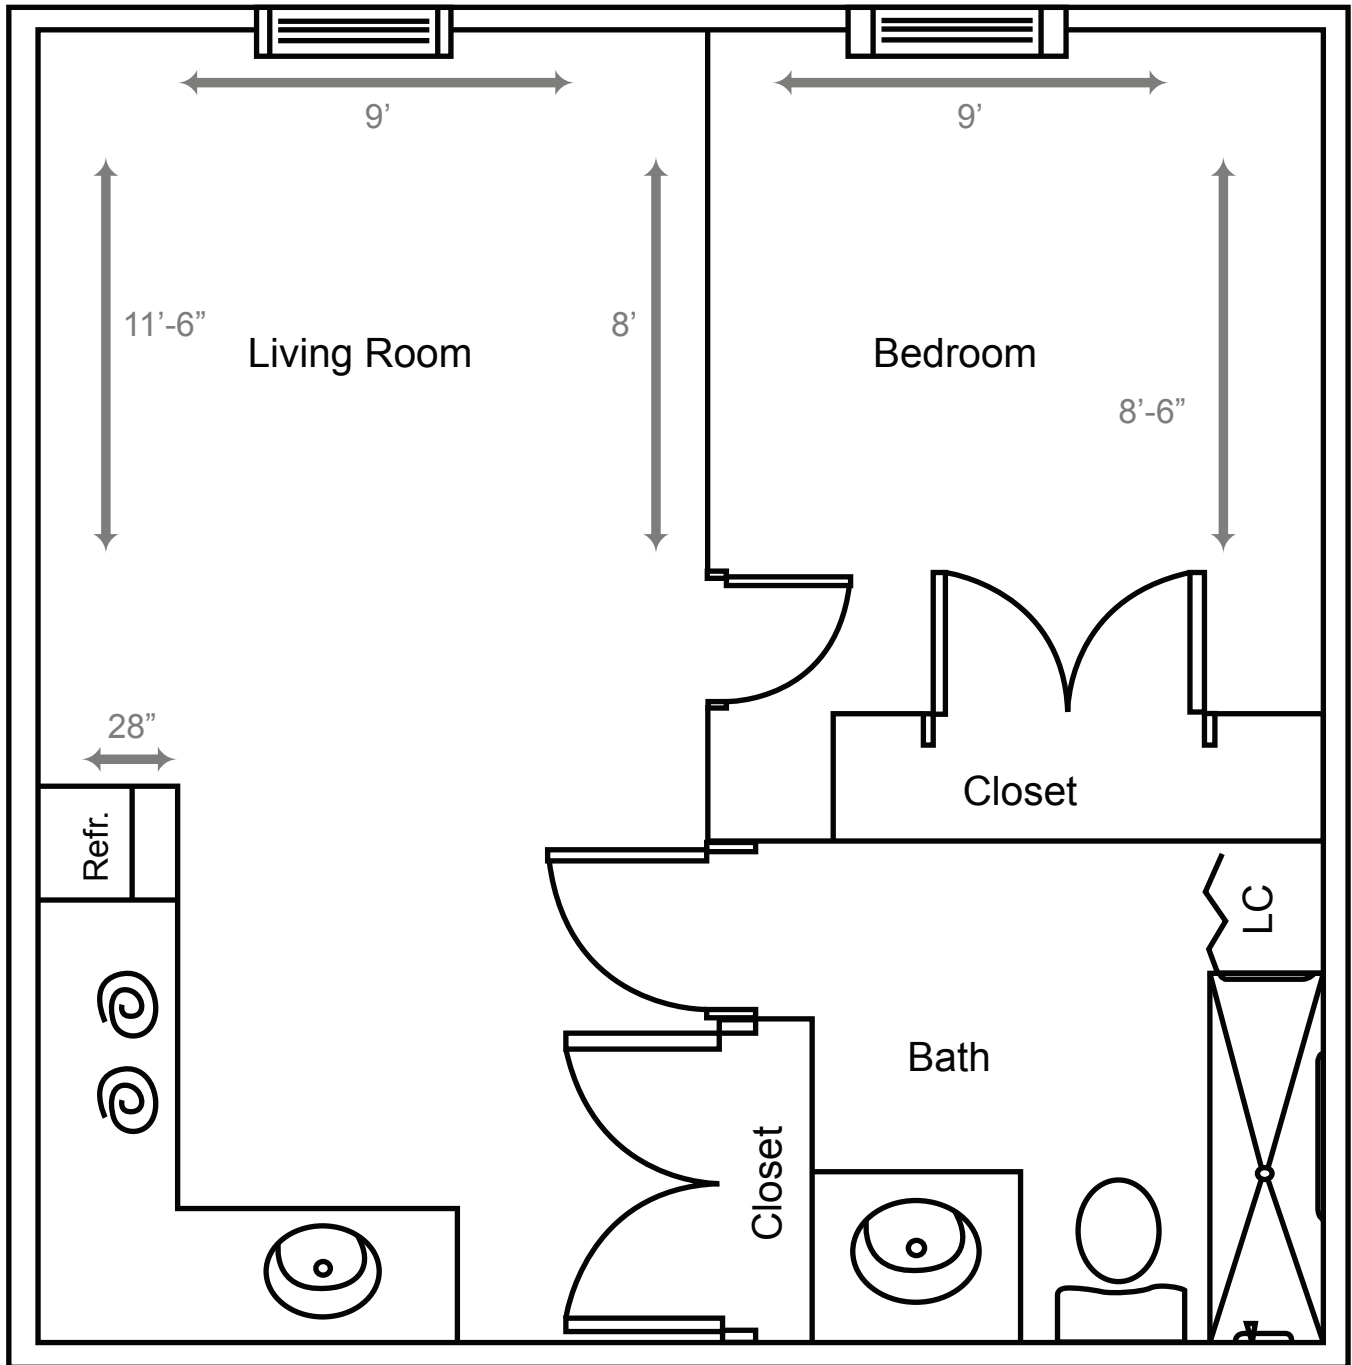

# Lakewood - Assisted Living Efficiency (409 sq ft)

# Lakewood - Assisted Living One Bedroom (520 sq ft)

# Lakewood - Independent Living Two Bedroom (630 sq ft)

# Lakewood - Independent Living One Bedroom (360 sq ft)