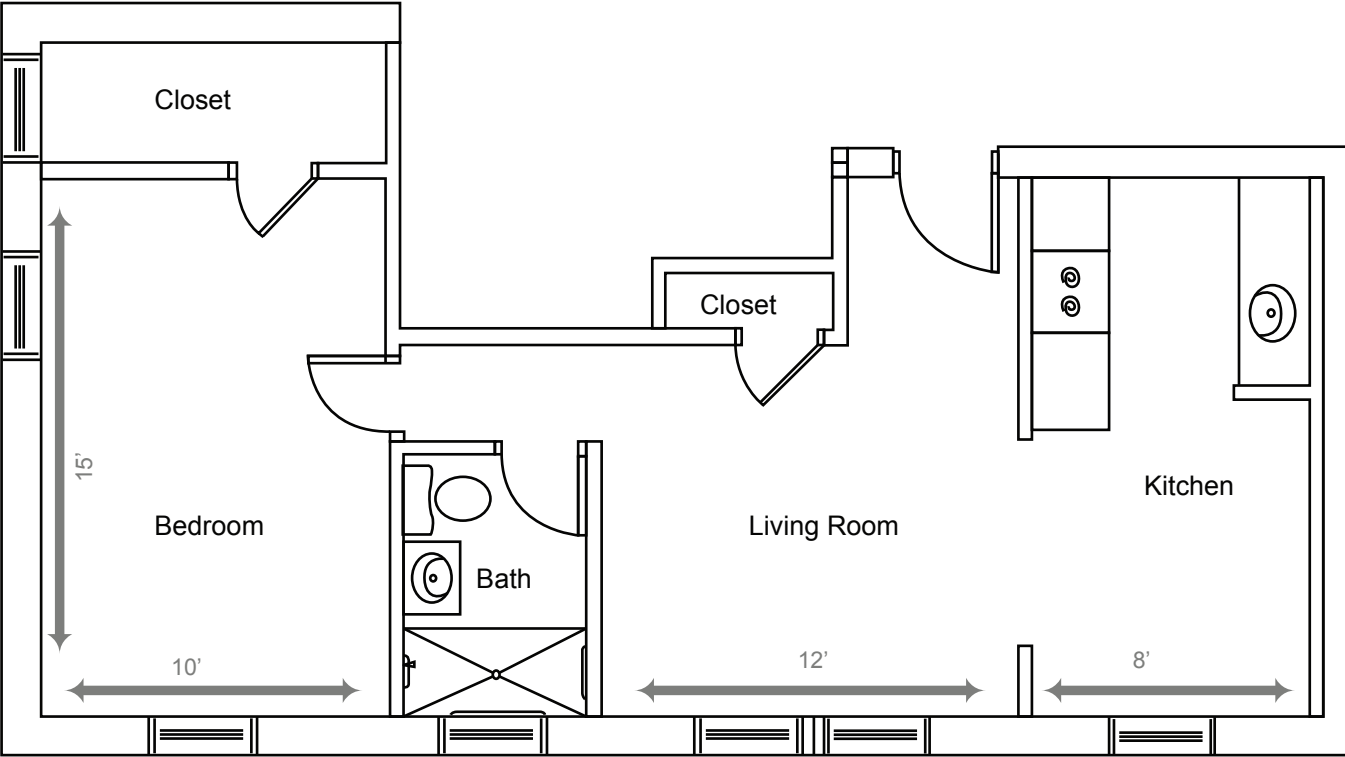

# Lakewood - Assisted Living One Bedroom (520 sq ft)

# Lakewood - Independent Living Two Bedroom (630 sq ft)

# Lakewood - Independent Living One Bedroom (360 sq ft)

# Lakewood - Independent Living One Bedroom (540 sq ft)