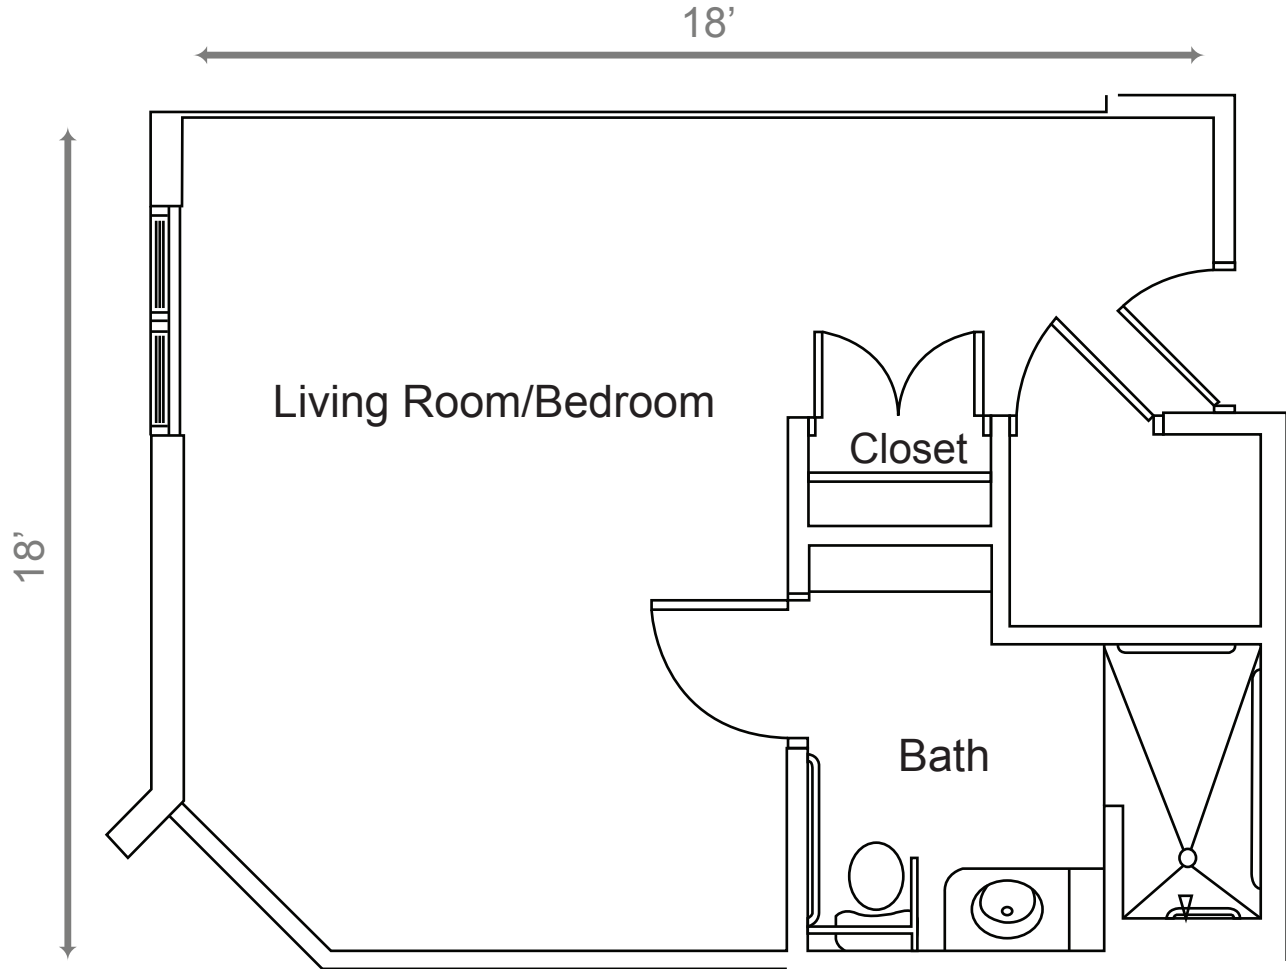

North Olmsted - Memory Support Suite (183 sq ft)

North Olmsted - Assisted Living Studio (324 sq ft)

North Olmsted - Assisted Living One Bedroom (572 sq ft)

21'-5"

11'

13'

North Olmsted - Assisted Living Two Bedroom (915 sq ft)