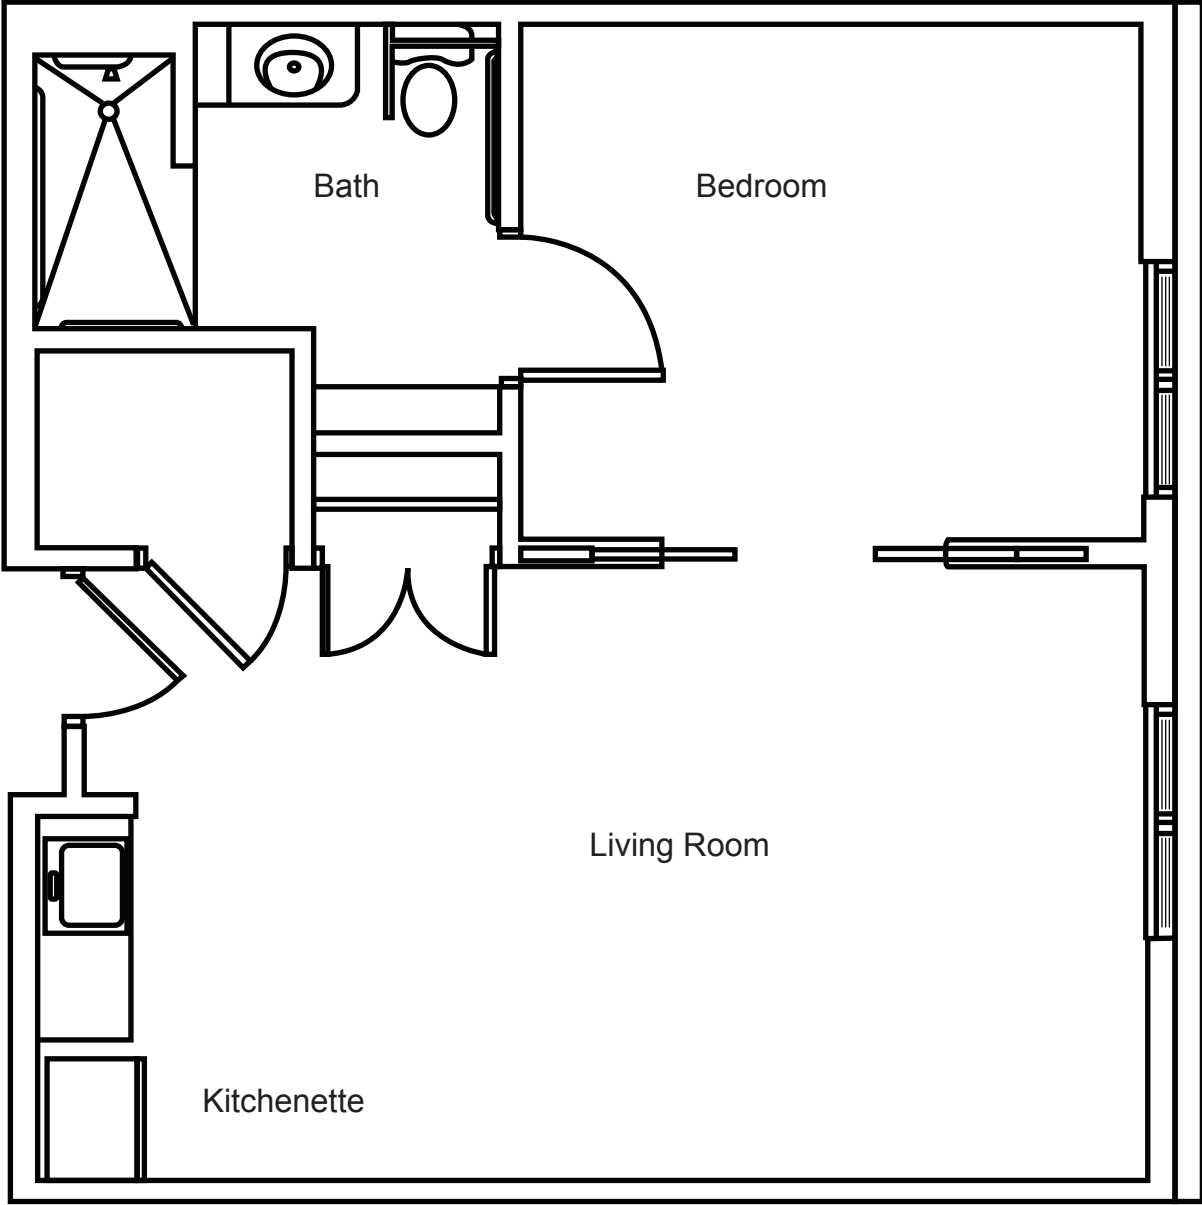

North Olmsted - Memory Support Suite (183 sq ft)

North Olmsted - Assisted Living Studio (324 sq ft)

North Olmsted - Assisted Living One Bedroom (572 sq ft)

21'-5"

11'

13'

North Olmsted - Assisted Living Two Bedroom (915 sq ft)