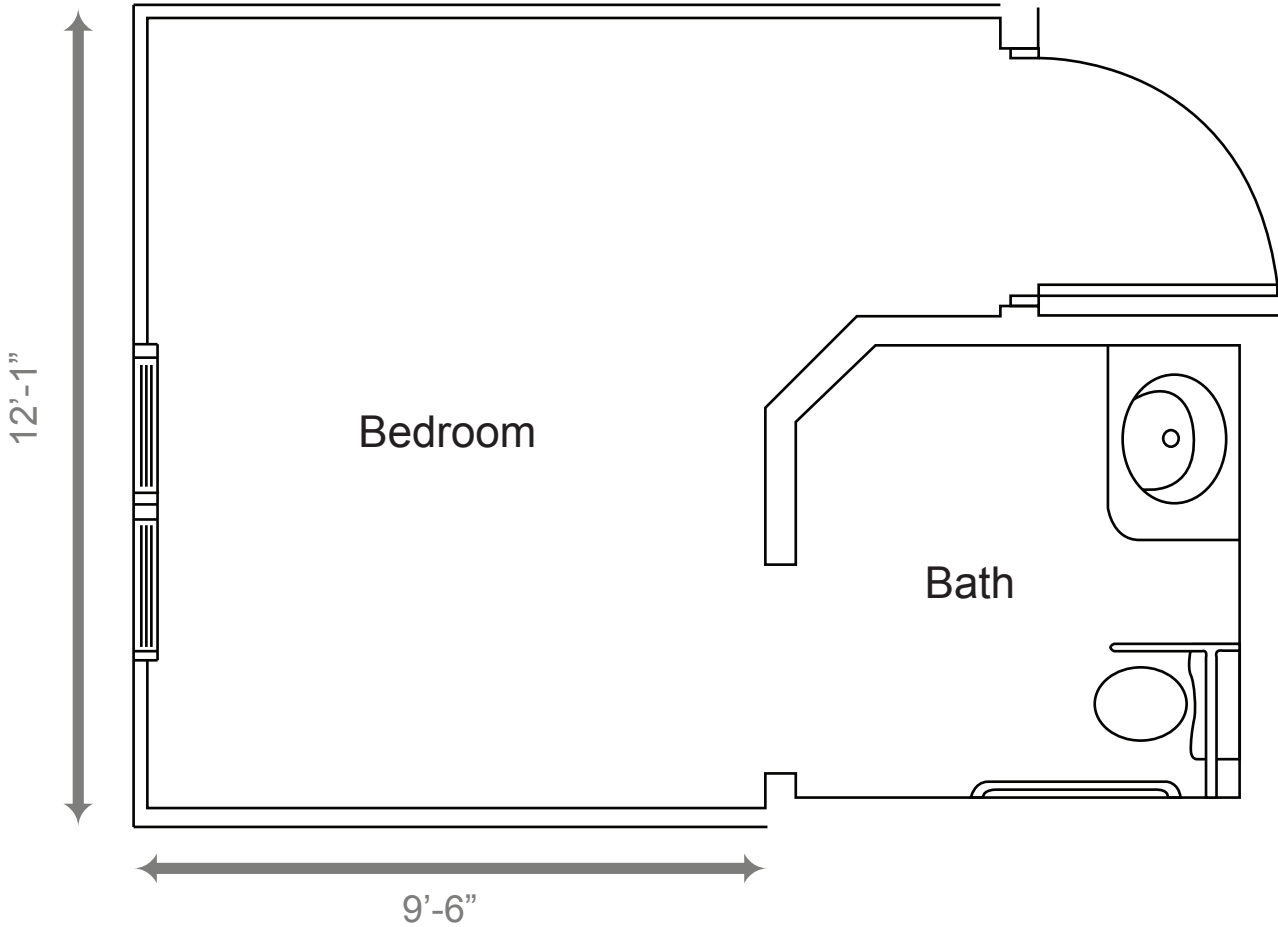

North Olmsted - Memory Support Suite (183 sq ft)

North Olmsted - Assisted Living Studio (324 sq ft)

North Olmsted - Assisted Living One Bedroom (572 sq ft)

21'-5"

11'

13'

North Olmsted - Assisted Living Two Bedroom (915 sq ft)