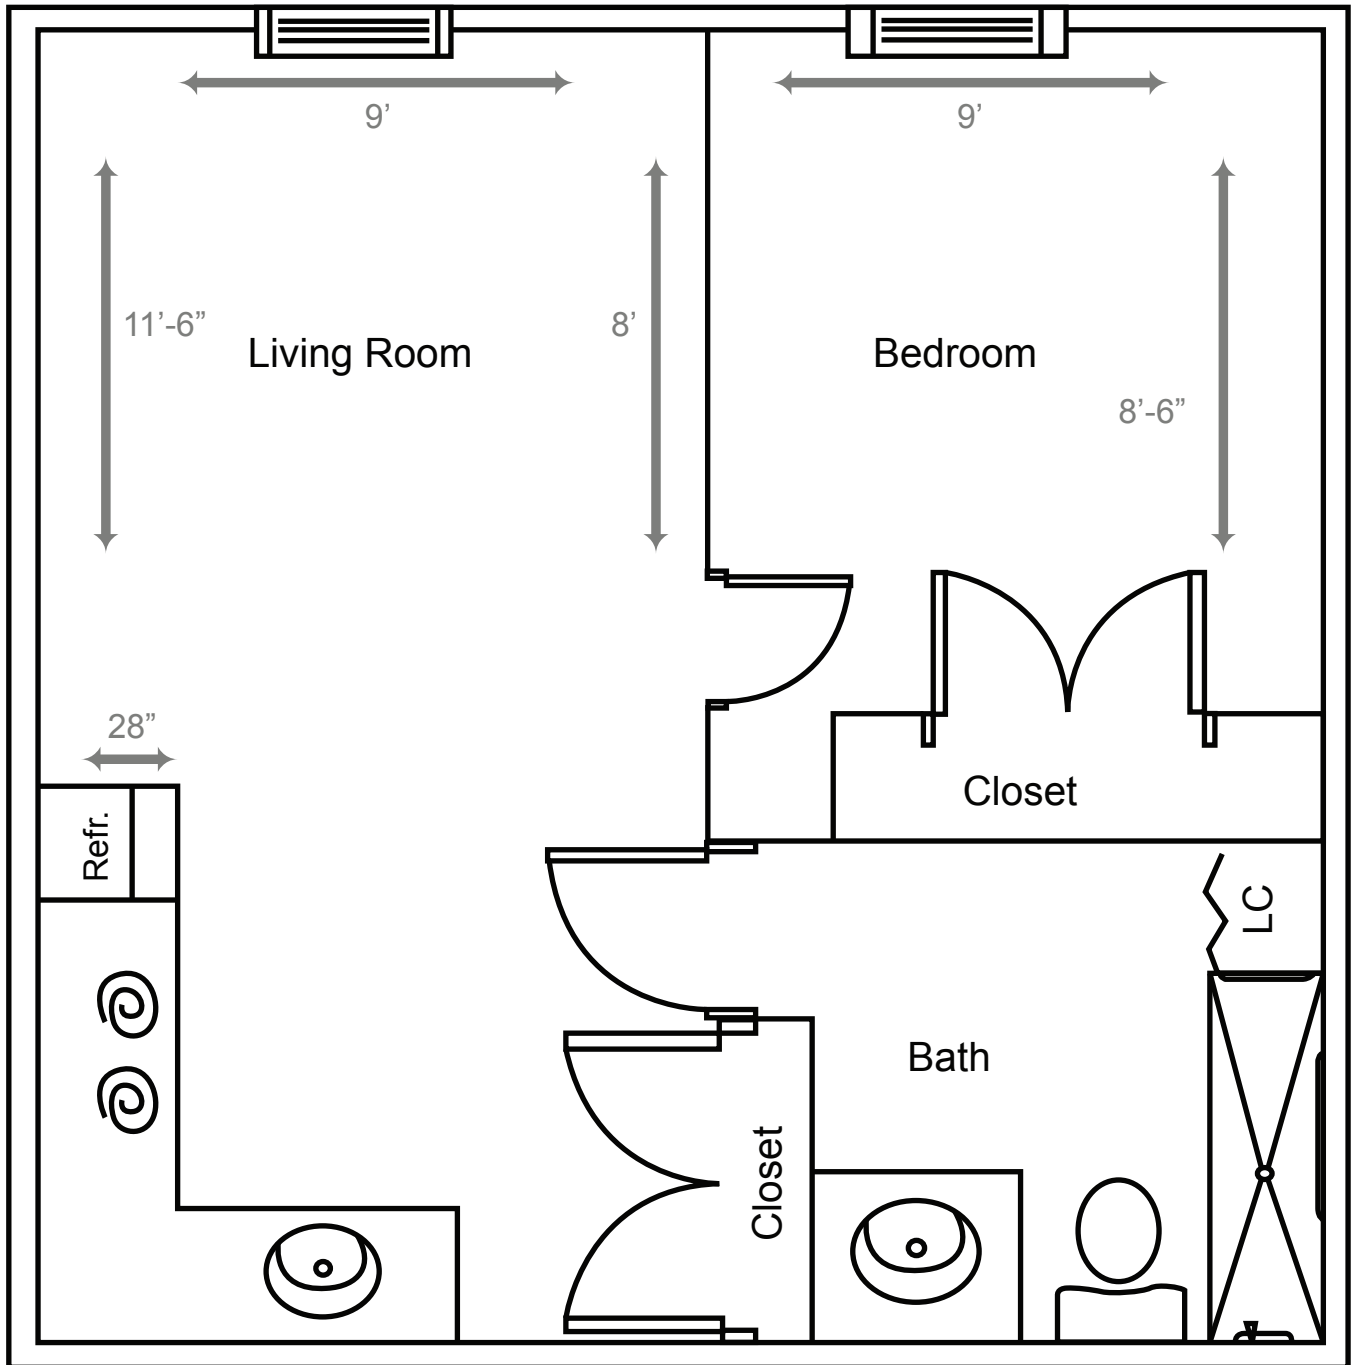

Lakewood - Assisted Living Efficiency (409 sq ft)

Lakewood - Assisted Living One Bedroom (520 sq ft)

Lakewood - Independent Living Two Bedroom (630 sq ft)

Lakewood - Independent Living One Bedroom (360 sq ft)

Lakewood - Independent Living One Bedroom (540 sq ft)

Lakewood - Independent Living One Bedroom (777 sq ft)