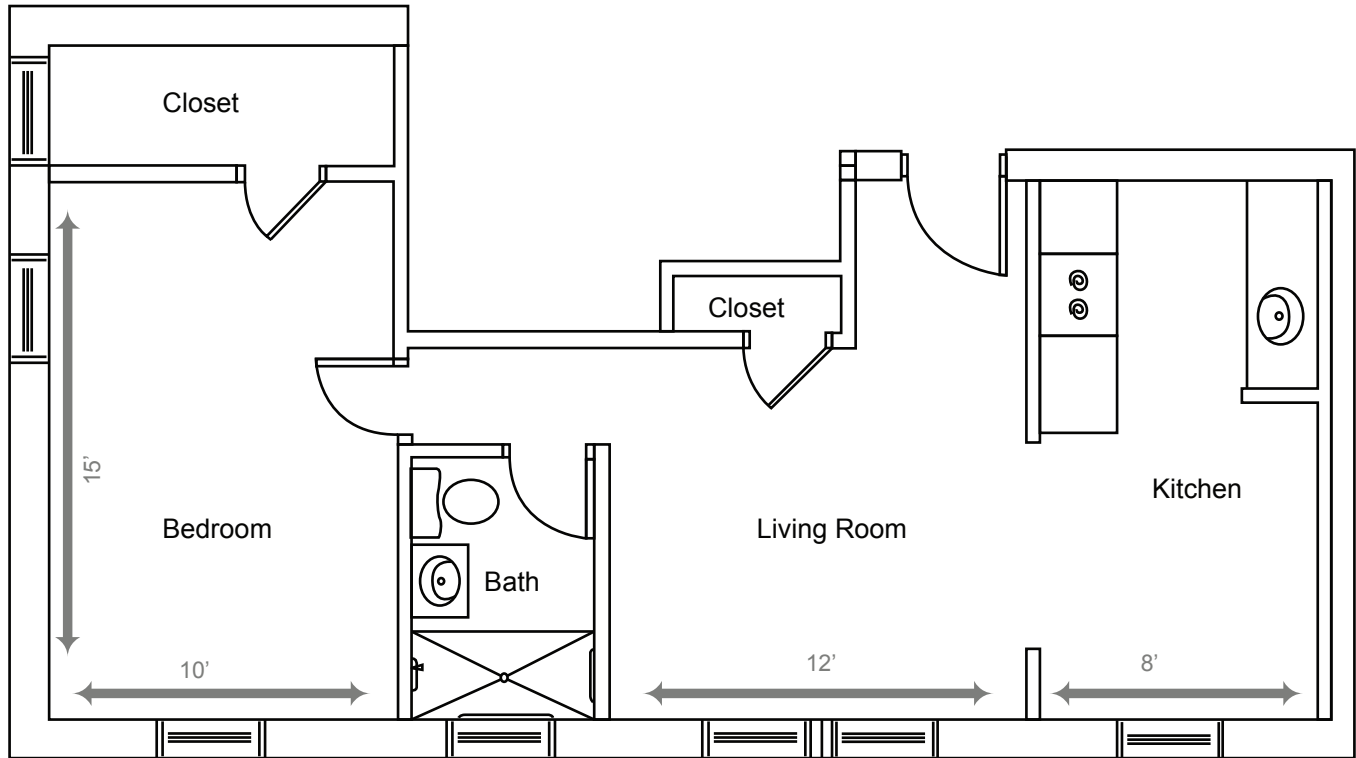

Lakewood - Assisted Living Efficiency (409 sq ft)

Lakewood - Assisted Living One Bedroom (520 sq ft)

Lakewood - Independent Living Two Bedroom (630 sq ft)

Lakewood - Independent Living One Bedroom (360 sq ft)

Lakewood - Independent Living One Bedroom (540 sq ft)

Lakewood - Independent Living One Bedroom (777 sq ft)