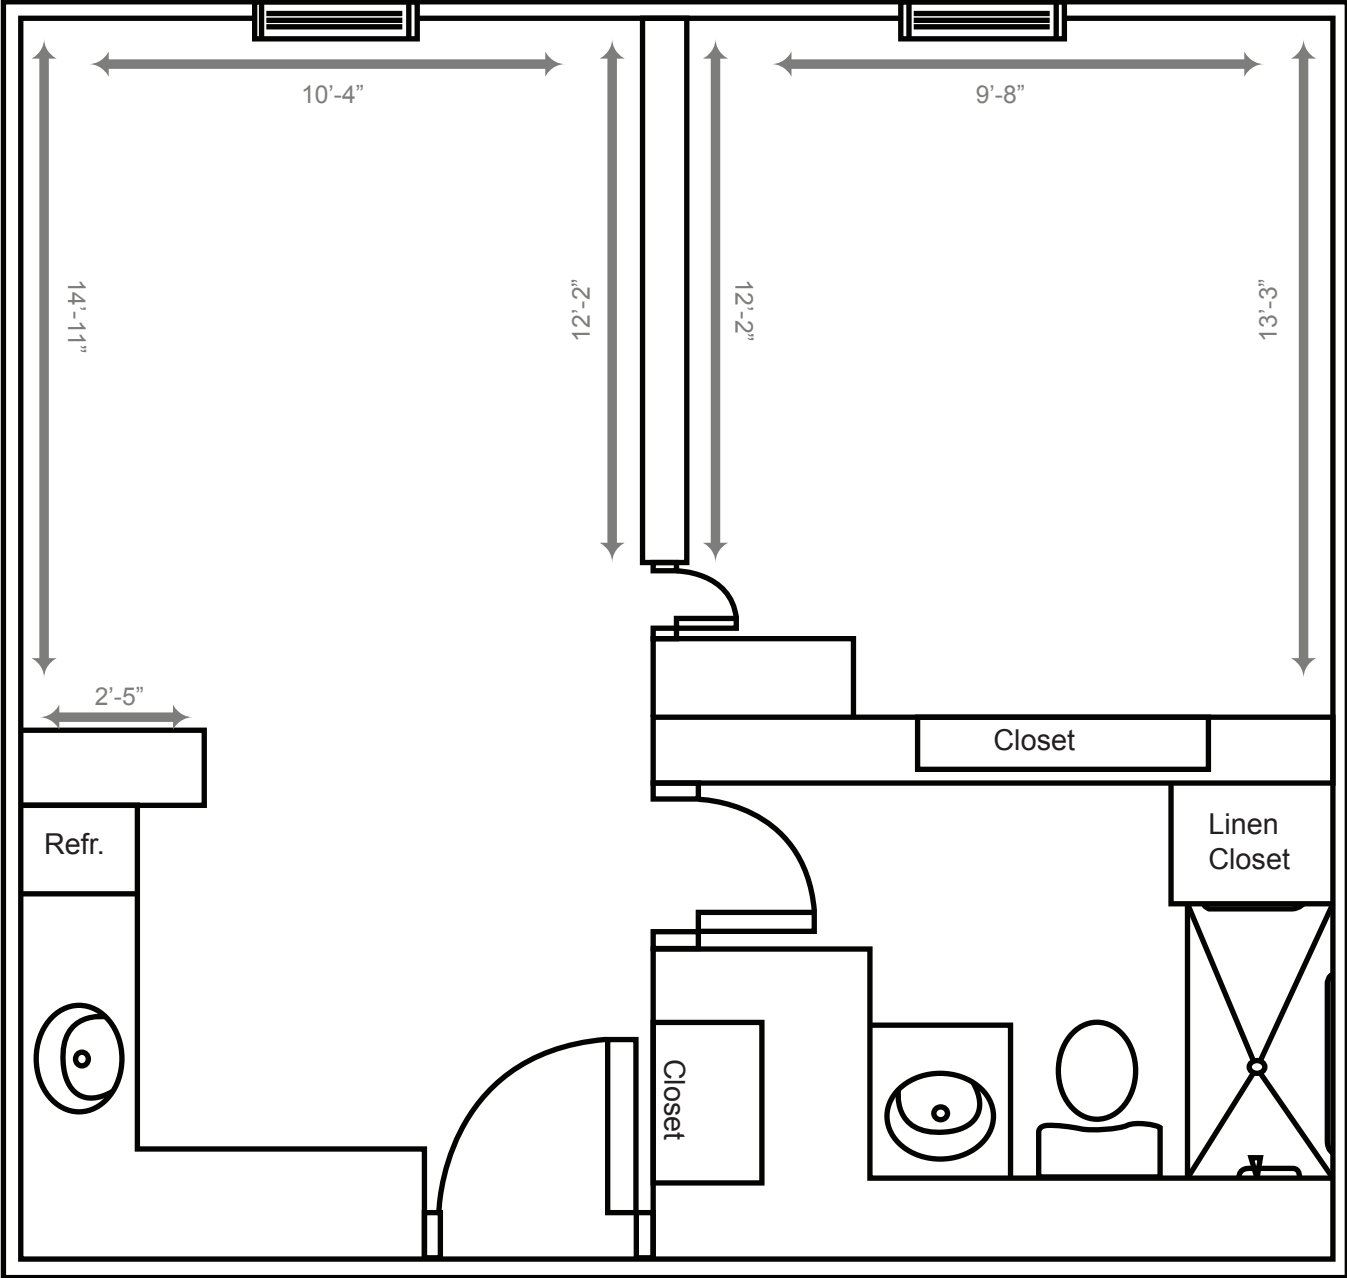

Lakewood - Assisted Living Efficiency (409 sq ft)

Lakewood - Assisted Living One Bedroom (520 sq ft)

Lakewood - Independent Living Two Bedroom (630 sq ft)

Lakewood - Independent Living One Bedroom (360 sq ft)

Lakewood - Independent Living One Bedroom (540 sq ft)

Lakewood - Independent Living One Bedroom (777 sq ft)