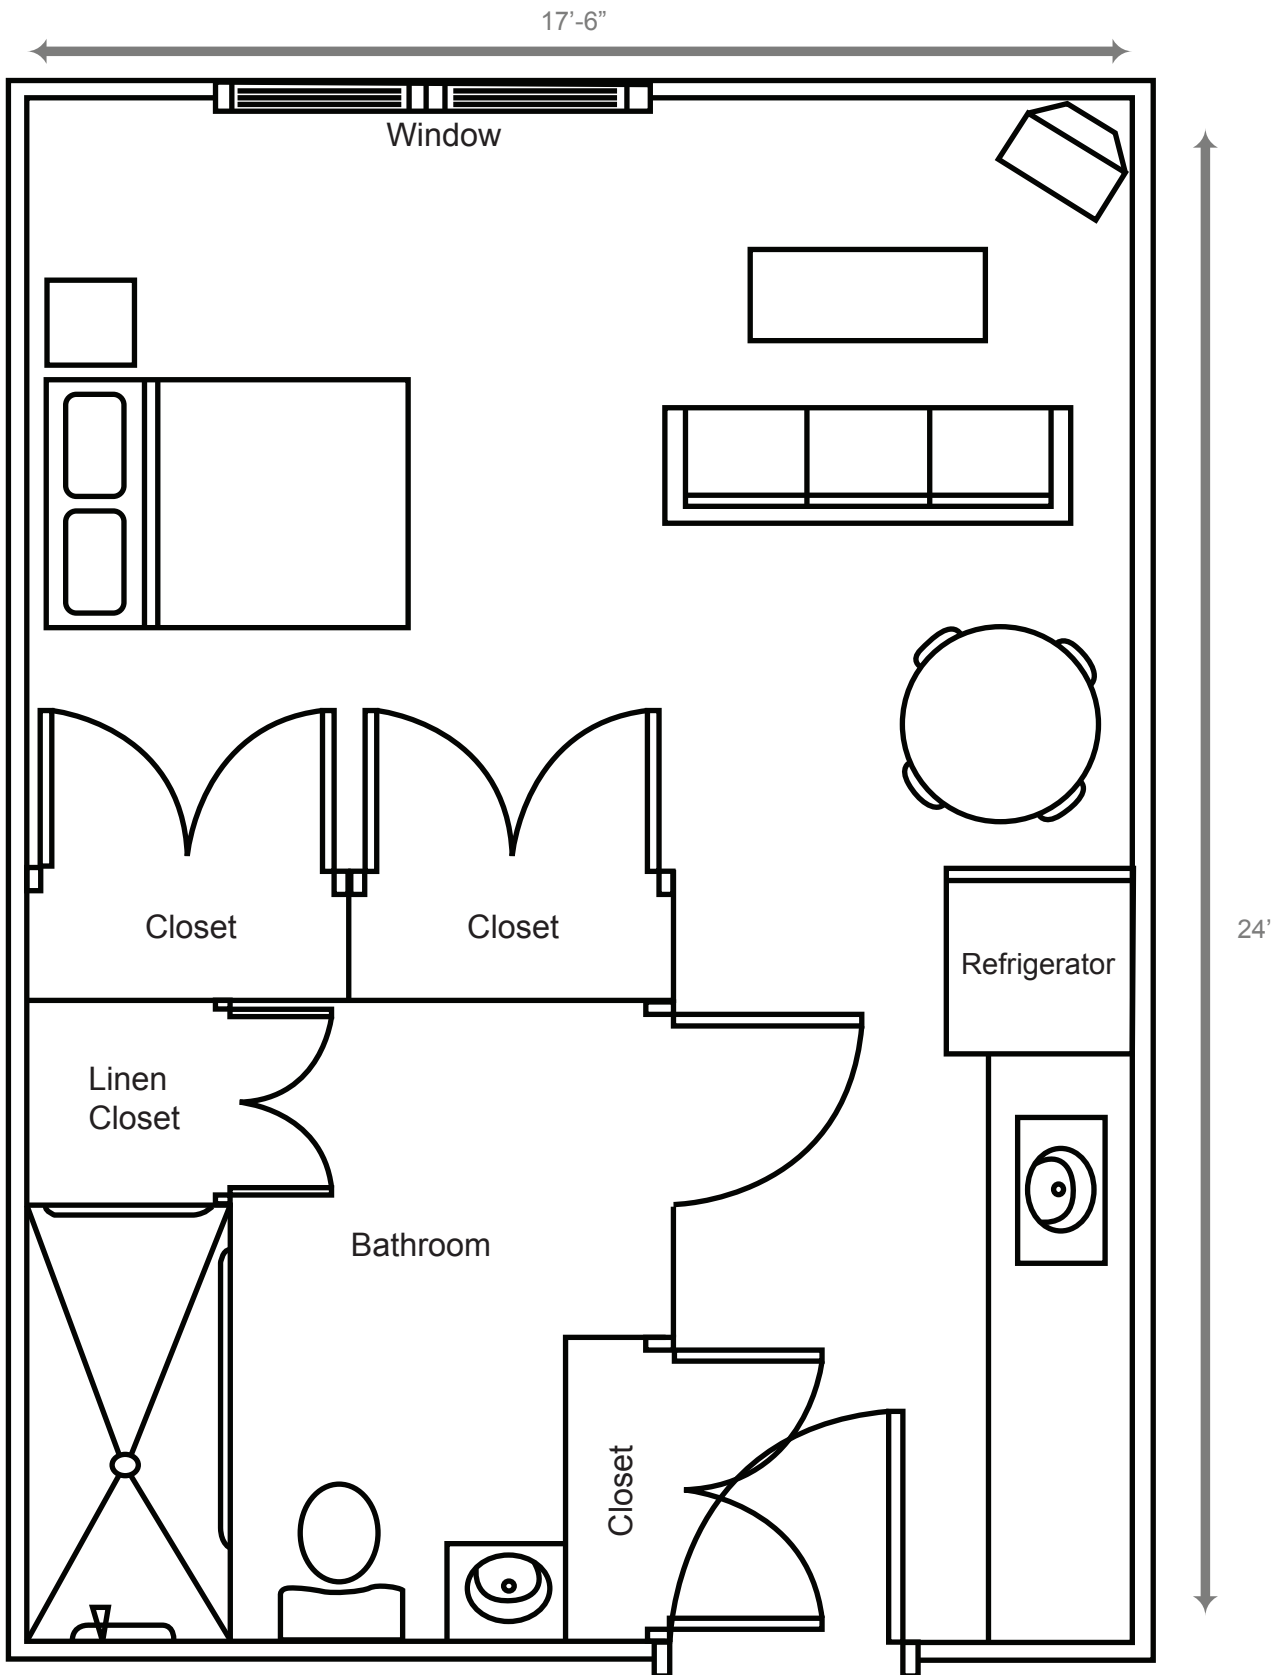

Lakewood - Assisted Living Efficiency (409 sq ft)

Lakewood - Assisted Living One Bedroom (520 sq ft)

Lakewood - Independent Living Two Bedroom (630 sq ft)

Lakewood - Independent Living One Bedroom (360 sq ft)

Lakewood - Independent Living One Bedroom (540 sq ft)

Lakewood - Independent Living One Bedroom (777 sq ft)