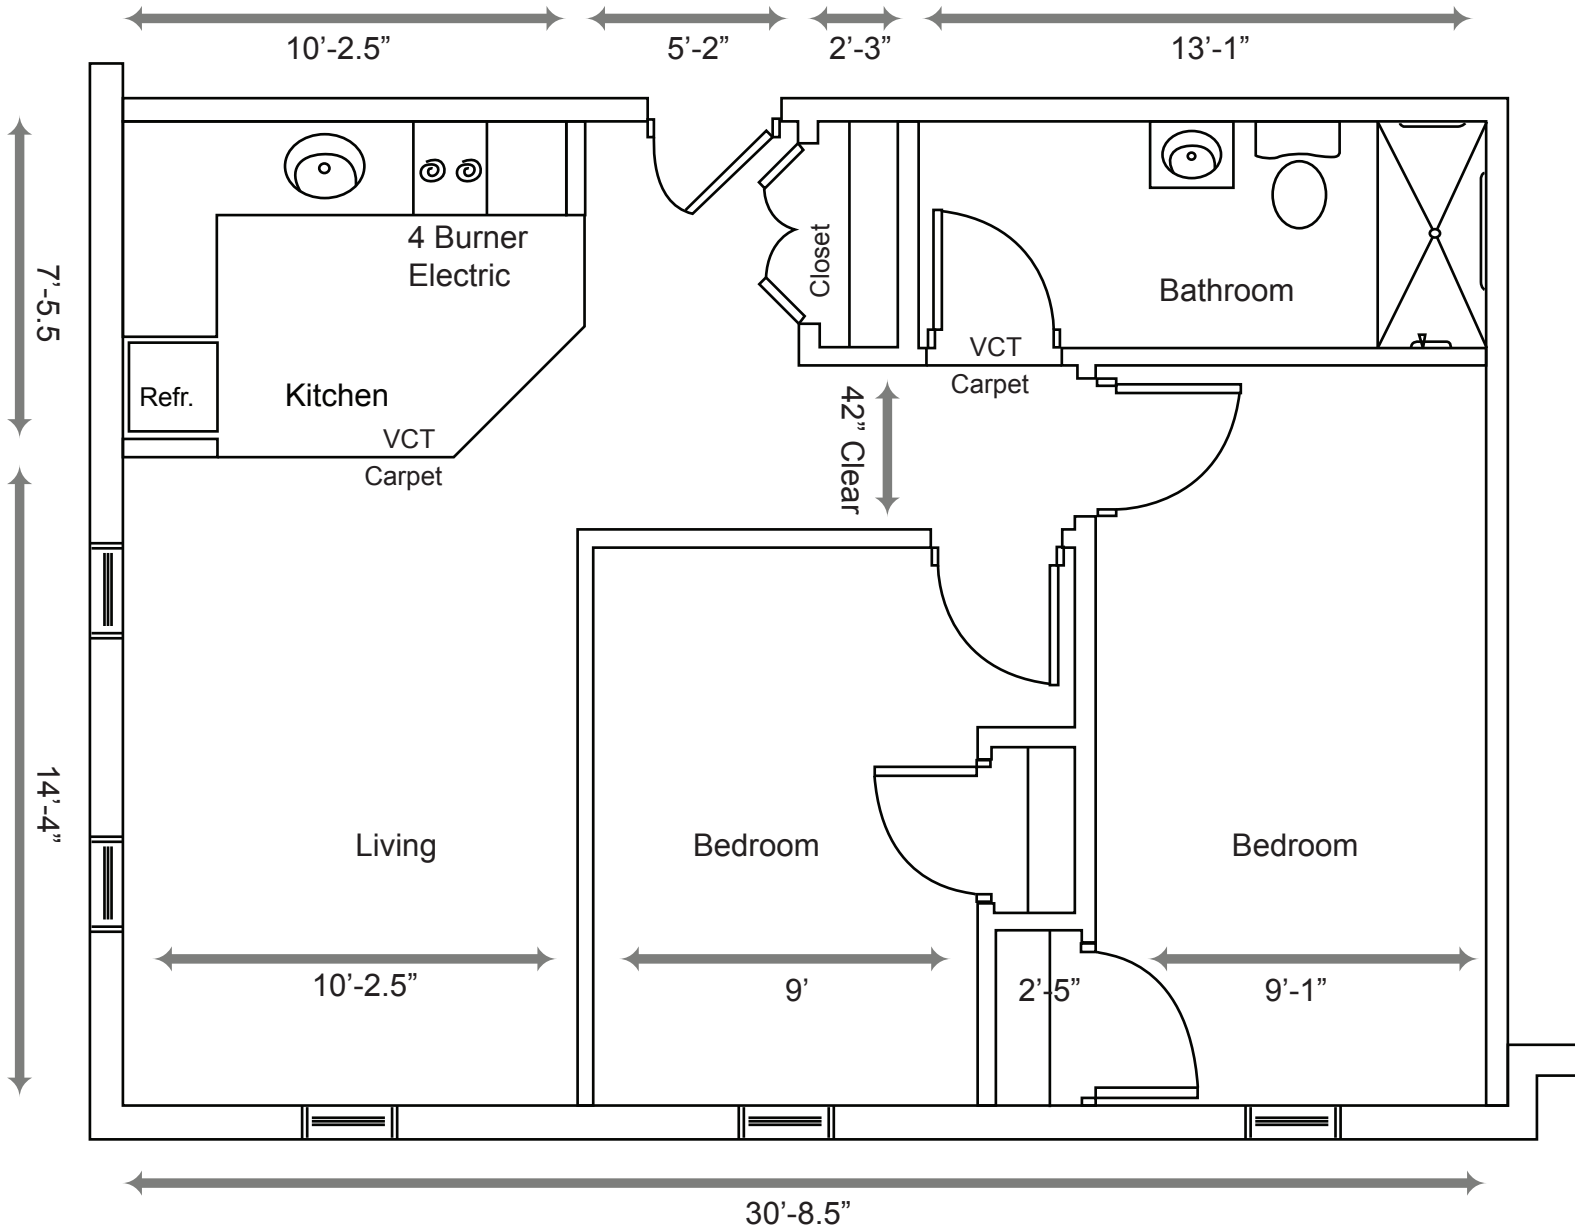

Lakewood - Assisted Living Efficiency (409 sq ft)

Lakewood - Assisted Living One Bedroom (520 sq ft)

Lakewood - Independent Living Two Bedroom (630 sq ft)

Lakewood - Independent Living One Bedroom (360 sq ft)

Lakewood - Independent Living One Bedroom (540 sq ft)

Lakewood - Independent Living One Bedroom (777 sq ft)