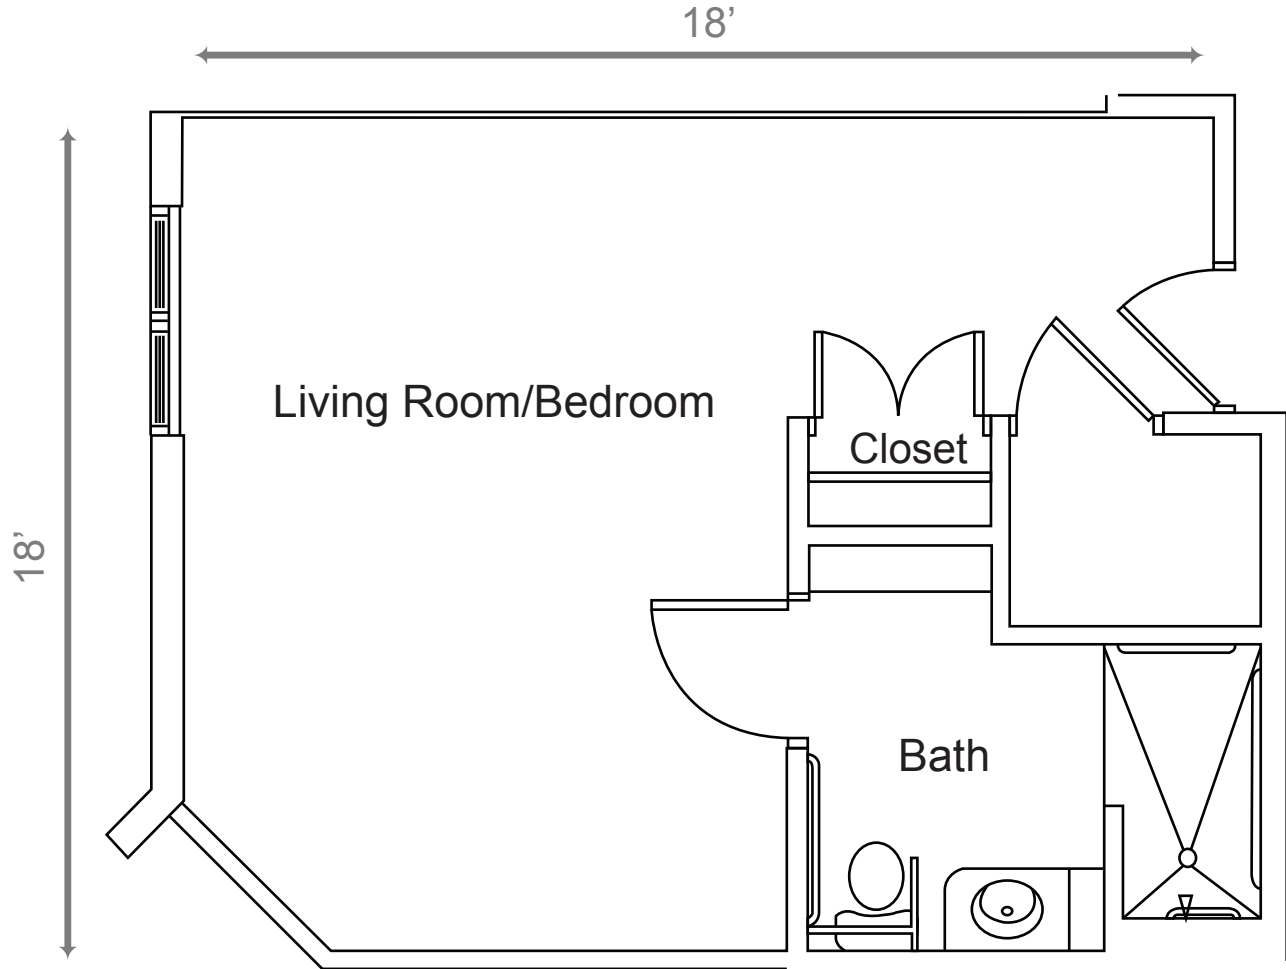

# North Olmsted - Memory Support Suite (183 sq ft)

North Olmsted - Assisted Living Studio (324 sq ft)

North Olmsted - Assisted Living One Bedroom (572 sq ft)

North Olmsted - Assisted Living Two Bedroom (915 sq ft)