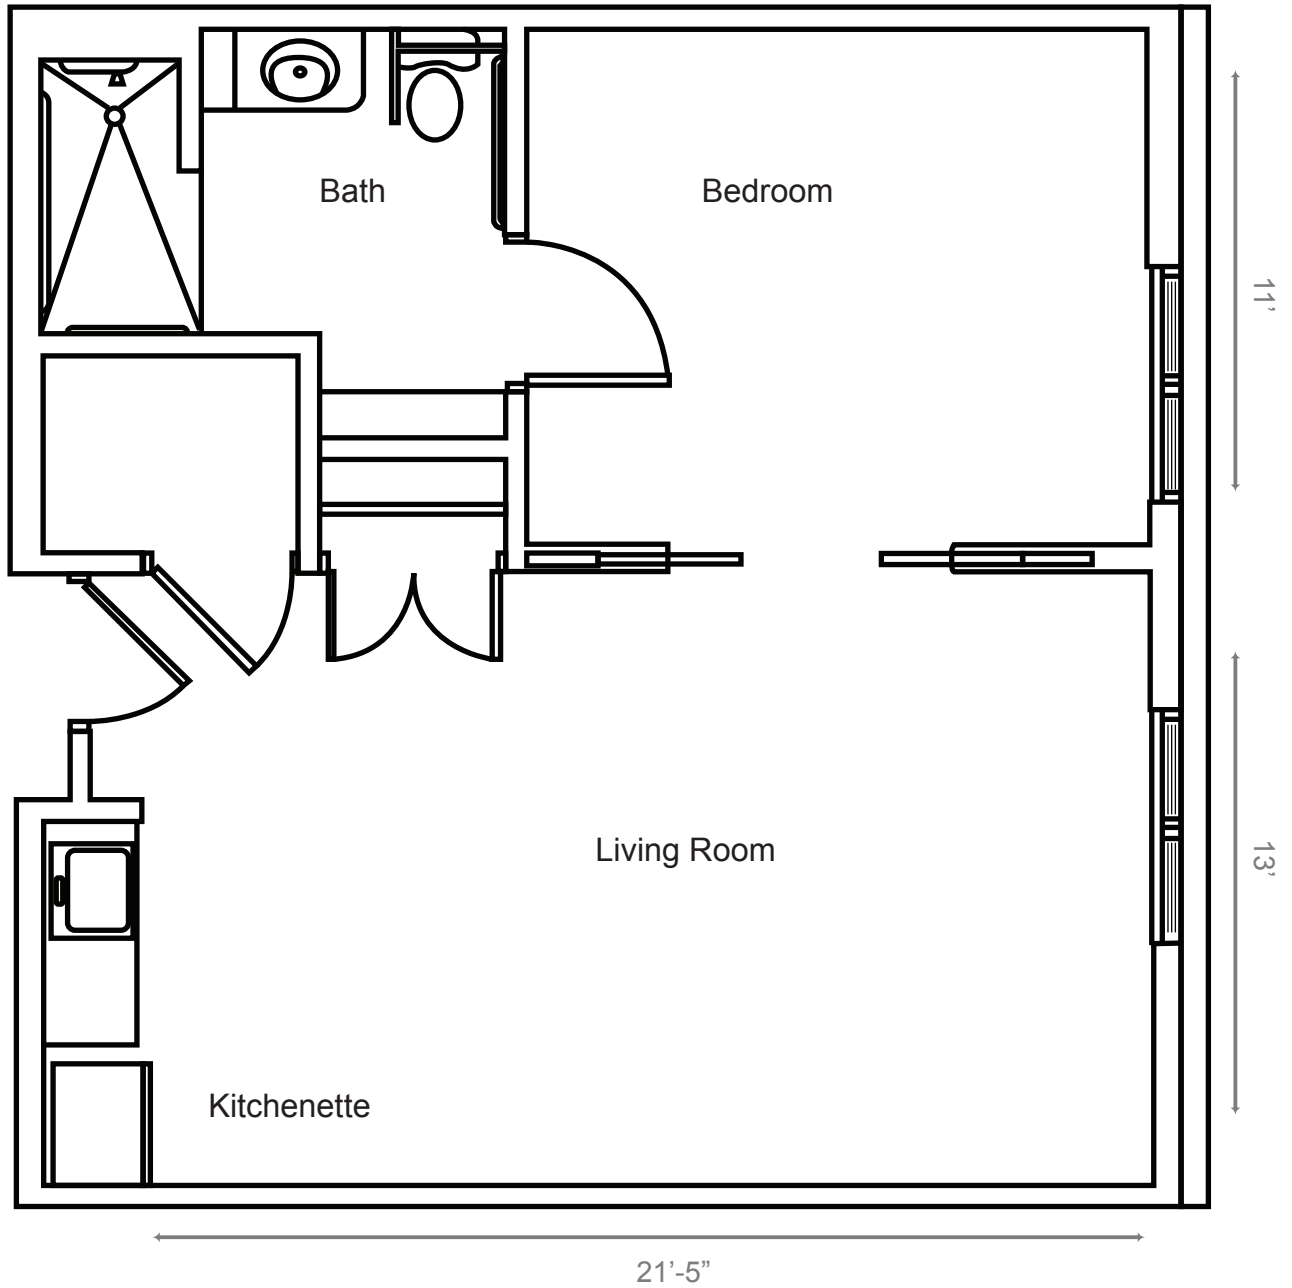

# North Olmsted - Memory Support Suite (183 sq ft)

North Olmsted - Assisted Living Studio (324 sq ft)

North Olmsted - Assisted Living One Bedroom (572 sq ft)

North Olmsted - Assisted Living Two Bedroom (915 sq ft)