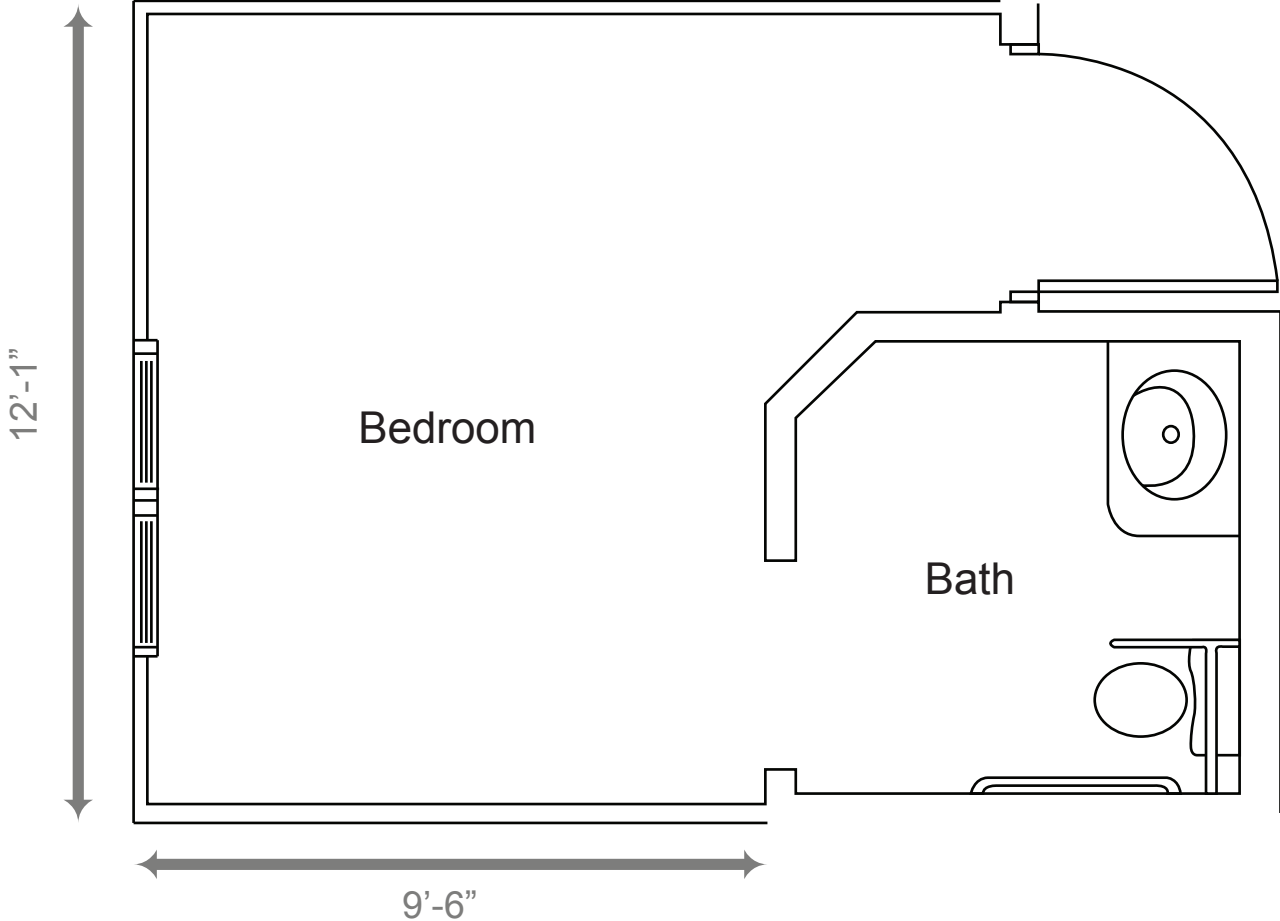

# North Olmsted - Memory Support Suite (183 sq ft)

North Olmsted - Assisted Living Studio (324 sq ft)

North Olmsted - Assisted Living One Bedroom (572 sq ft)

North Olmsted - Assisted Living Two Bedroom (915 sq ft)