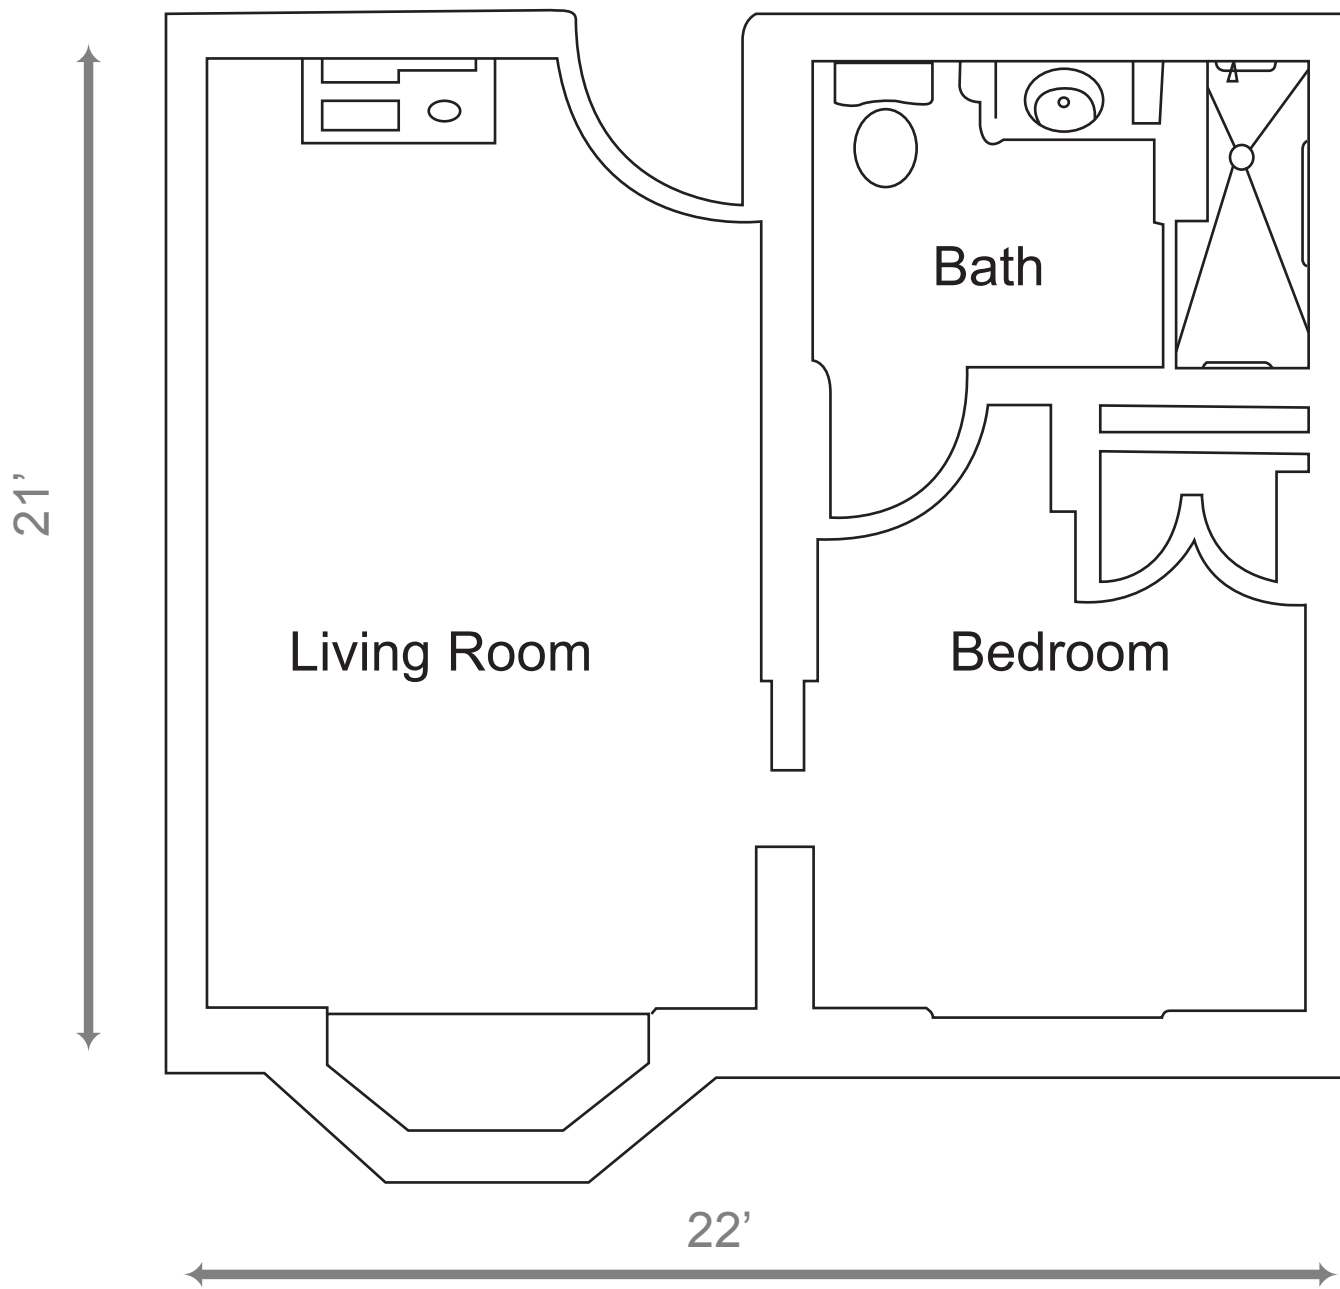

North Ridgeville - Assisted Living One Bedroom (462 sq ft)

North Ridgeville - Assisted Living Two Bedroom (703 sq ft)